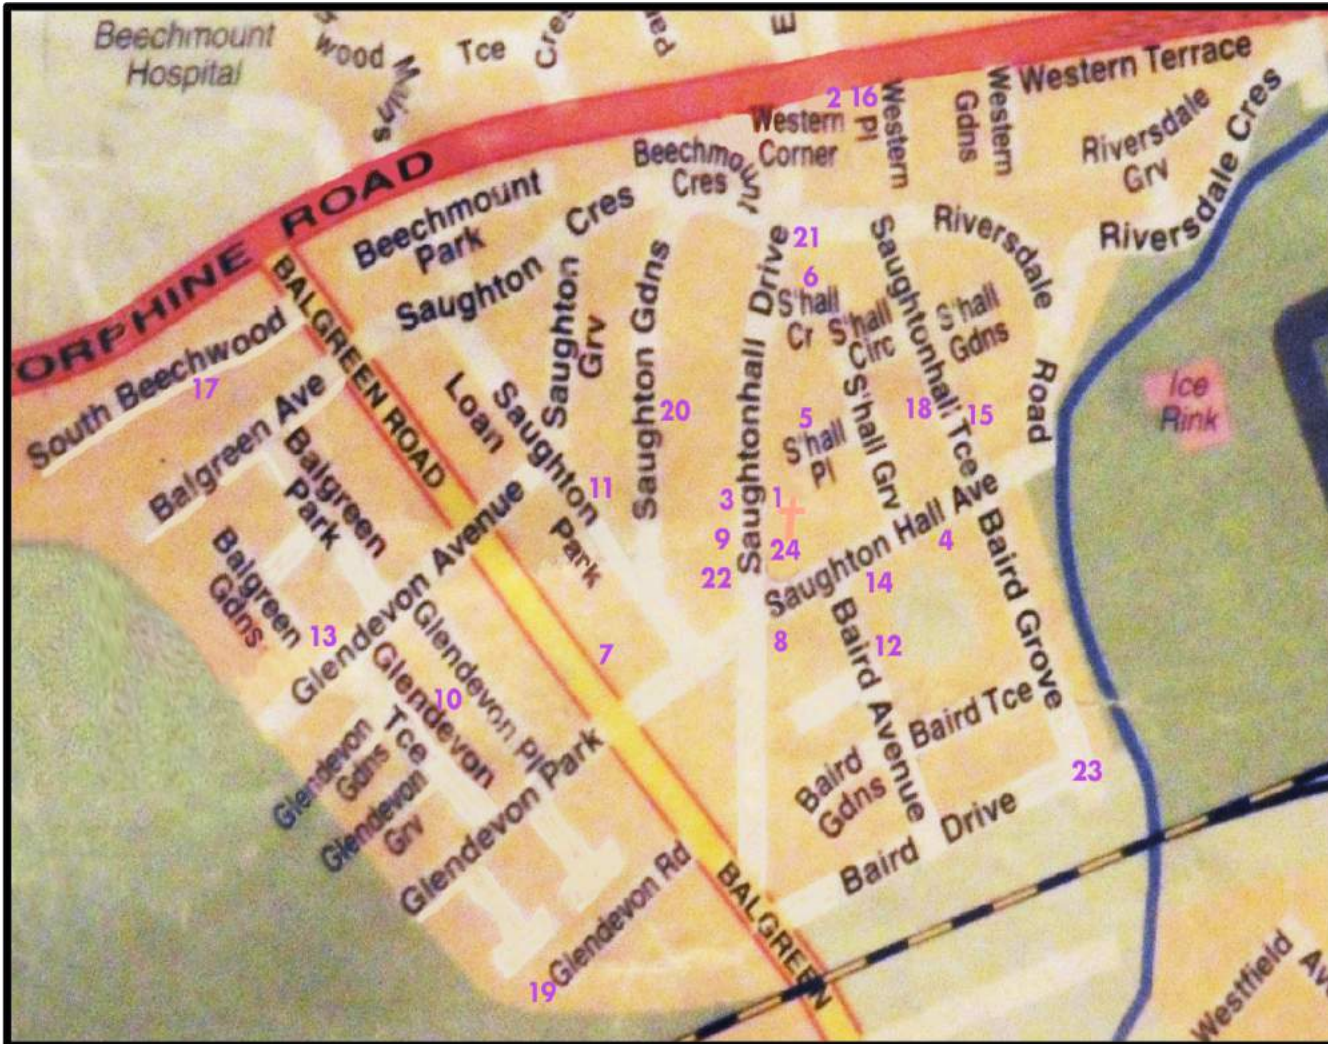

Saughtonhall Community Advent Trail

Can you spot the windows in our Community Advent Trail?
When you go out for a walk see how many you can find as we journey through Advent and each number appears.

- 1st Saughtonhall United Reformed Church
- 2nd Corey's Hair & Beauty
- 3rd Saughtonhall Drive
- 4th 'The Rec', Saughtonhall Drive
- 5th Saughtonhall Place
- 6th Saughtonhall Crescent
- 7th Balgreen Road
- 8th Sphere Health & Beauty
- 9th Saughtonhall Drive
- 10th Glendevon Terrace
- 11th Saughton Park
- 12th Baird Avenue
- 13th Glendevon Avenue
- 14th Saughtonhall Avenue
- 15th Saughtonhall Terrace
- 16th Lloyds Pharmacy
- 17th South Beechwood
- 18th Saughtonhall Terrace
- 19th Glendevon Road
- 20th Saughton Gardens
- 21st Saughtonhall Drive
- 22nd Saughtonhall Drive
- 23rd Baird Drive
- 24th Saughtonhall United Reformed Church